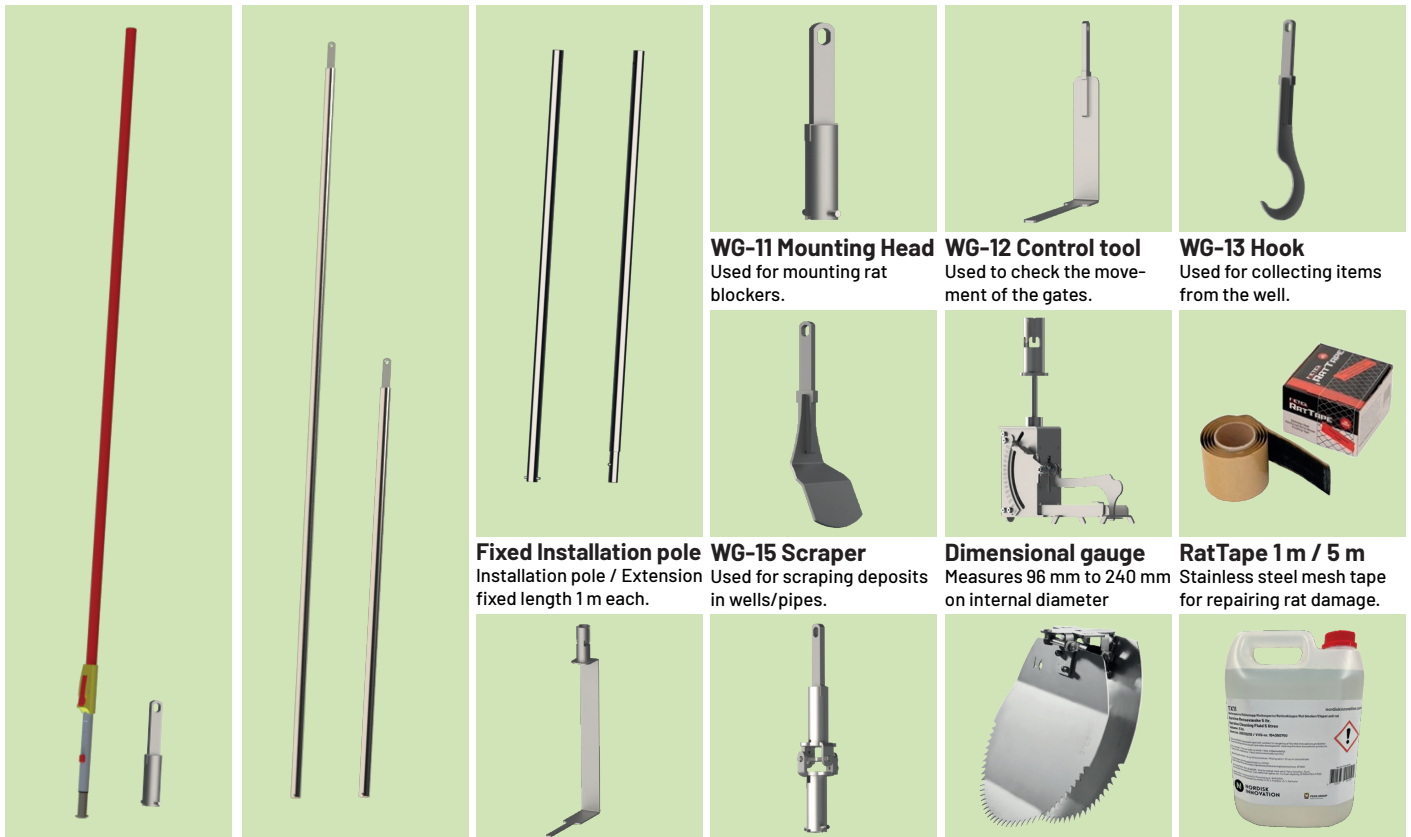

All measurements  
in mm

**PVC**  
For PVC pipes,  
the outer  
diameter D2 is  
specified.

**Concrete**  
For concrete  
pipes, the  
inner diameter  
D3 is specified.

**In addition to the listed variants, rat blockers  
can be supplied in special sizes.**

**We reserve the right to make printing errors.**

**WG Telescopic mounting pole**  
3 different lengths. WG-11 Mounting head included.

**Extension WG-16/17**  
For WG telescopic mounting pole. WG-16 is 1 m. WG-17 is 2 m.

**KS-16 Control tool**  
Used to check the movement of the gates. For fixed length installation pole.

**WG-14 Conical mounting kit**  
Mounting in conical wells.

**Gates/Spare part**  
Gates for rat blockers. Available in all sizes.

**Fixed Installation pole**  
Installation pole / Extension fixed length 1 m each.

**WG-15 Scraper**  
Used for scraping deposits in wells/pipes.

**Dimensional gauge**  
Measures 96 mm to 240 mm on internal diameter