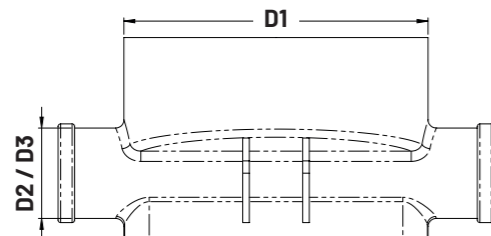

All measurements  
in mm

**PVC**  
For PVC pipes,  
the outer  
diameter D2 is  
specified.

**Concrete**  
For concrete  
pipes, the  
inner diameter  
D3 is specified.

**In addition to the listed variants, rat blockers  
can be supplied in special sizes.**

**We reserve the right to make printing errors.**

**WG Telescopic mounting pole**  
3 different lengths. WG-11 Mounting head included.

**Extension WG-16/17**  
For WG telescopic mounting pole. WG-16 is 1 m. WG-17 is 2 m.

**Fixed Installation pole**  
Installation pole / Extension fixed length 1 m each.

**WG-15 Scraper**  
Used for scraping deposits in wells/pipes.

**Dimensional gauge**  
Measures 96 mm to 240 mm on internal diameter